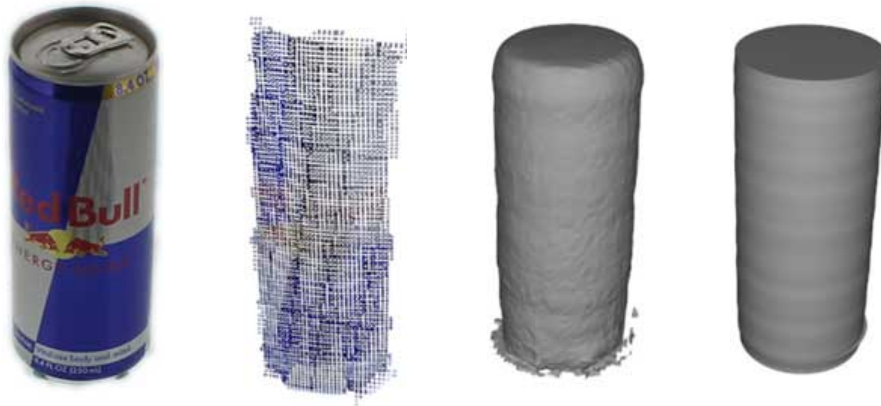

The caption of each figure contains the name of each object, as that object appears in the BigBIRD dataset.

Object Name	Shape	ICP Error	Hausdorff Distance (%)	Num. Views	Object Name	Shape	ICP Error	Hausdorff Distance (%)	Num. Views
3m_high_tack_spray_adhesive	○	6.20	3.40	1	expo_marker_red	○	3.89	6.95	2
advil_liqui_gels	■	8.04	6.50	1	haagen_dazs_butter_pecan	○	6.21	4.69	2
bai5_sumatra_dragonfruit	○	10.62	5.16	2	hunts_sauce	○	6.56	5.85	1
cheez_it_white_cheddar	■	8.78	5.94	1	krylon_crystal_clear	○	6.25	4.87	1
cholula_chipotle_hot_sauce	○	5.82	4.84	2	pop_secret_light_butter	■	9.42	6.37	1
coca_cola_glass_bottle	○	29.69	7.39	2	red_bull	○	6.10	4.57	1
coffee_mate_french_vanilla	○	5.59	4.63	2	red_cup	○	4.25	7.34	1
dove_beauty_cream_bar	■	6.67	6.67	1	v8_fusion_peach_mango	○	6.48	5.40	1
					Mean		8.16	5.66	1.31
					Standard Deviation		5.81	1.11	0.46

Figure 7: *coffee_mate_french_vanilla*

Figure 8: *dove_beauty_cream_bar*

Figure 9: *expo_marker_red*

Figure 10: *haagen_dazs_butter_pecan*

Figure 11: *hunts_sauce*

Figure 12: *krylon_crystal_clear*

Figure 13: *pop_secret_light_butter*