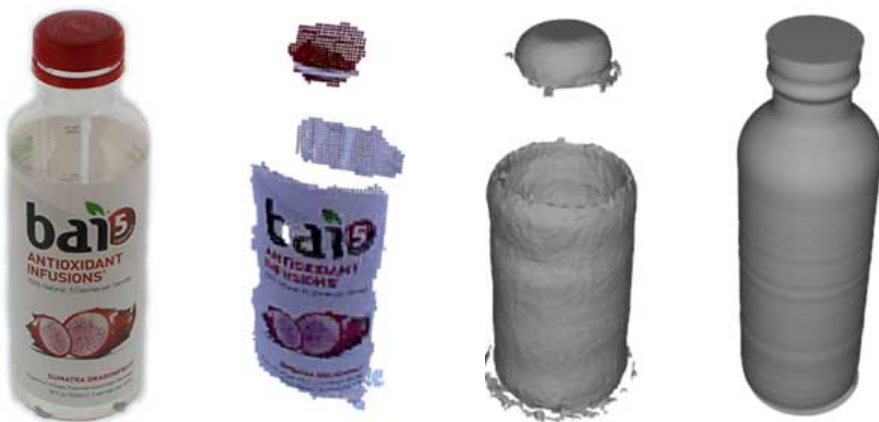

The caption of each figure contains the name of each object, as that object appears in the BigBIRD dataset.

Object Name	Shape	ICP Error	Hausdorff Distance (%)	Num. Views	Object Name	Shape	ICP Error	Hausdorff Distance (%)	Num. Views
3m_high_tack_spray_adhesive	○	6.20	3.40	1	expo_marker_red	○	3.89	6.95	2
advil_liqui_gels	■	8.04	6.50	1	haagen_dazs_butter_pecan	○	6.21	4.69	2
bai5_sumatra_dragonfruit	○	10.62	5.16	2	hunts_sauce	○	6.56	5.85	1
cheez_it_white_cheddar	■	8.78	5.94	1	krylon_crystal_clear	○	6.25	4.87	1
cholula_chipotle_hot_sauce	○	5.82	4.84	2	pop_secret_light_butter	■	9.42	6.37	1
coca_cola_glass_bottle	○	29.69	7.39	2	red_bull	○	6.10	4.57	1
coffee_mate_french_vanilla	○	5.59	4.63	2	red_cup	○	4.25	7.34	1
dove_beauty_cream_bar	■	6.67	6.67	1	v8_fusion_peach_mango	○	6.48	5.40	1
					Mean		8.16	5.66	1.31
					Standard Deviation		5.81	1.11	0.46

Figure 1: *3m_high_tack_spray_adhesive*

Figure 2: *advil_liqui_gels*

Figure 3: *bai5_sumatra_dragonfruit*

Figure 4: *cheez_it_white_cheddar*

Figure 5: *cholula_chipotle_hot_sauce*

Figure 6: *coca_cola_glass_bottle*

Figure 7: *coffee_mate_french_vanilla*

Figure 8: *dove_beauty_cream_bar*

Figure 9: *expo_marker_red*

Figure 10: *haagen_dazs_butter_pecan*

Figure 11: *hunts_sauce*

Figure 12: *krylon_crystal_clear*

Figure 13: *pop_secret_light_butter*