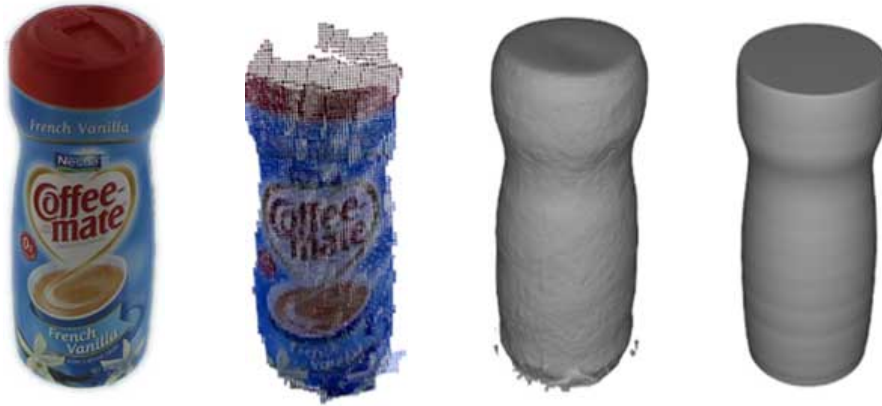

The caption of each figure contains the name of each object, as that object appears in the BigBIRD dataset.

Object Name	Shape	ICP Error	Hausdorff Distance (%)	Num. Views	Object Name	Shape	ICP Error	Hausdorff Distance (%)	Num. Views
3m_high_tack_spray_adhesive	○	6.20	3.40	1	expo_marker_red	○	3.89	6.95	2
advil_liqui_gels	■	8.04	6.50	1	haagen_dazs_butter_pecan	○	6.21	4.69	2
bai5_sumatra_dragonfruit	○	10.62	5.16	2	hunts_sauce	○	6.56	5.85	1
cheez_it_white_cheddar	■	8.78	5.94	1	krylon_crystal_clear	○	6.25	4.87	1
cholula_chipotle_hot_sauce	○	5.82	4.84	2	pop_secret_light_butter	■	9.42	6.37	1
coca_cola_glass_bottle	○	29.69	7.39	2	red_bull	○	6.10	4.57	1
coffee_mate_french_vanilla	○	5.59	4.63	2	red_cup	○	4.25	7.34	1
dove_beauty_cream_bar	■	6.67	6.67	1	v8_fusion_peach_mango	○	6.48	5.40	1
					Mean		8.16	5.66	1.31
					Standard Deviation		5.81	1.11	0.46

Figure 1: *3m_high_tack_spray_adhesive*

Figure 2: *advil_liqui_gels*

Figure 3: *bai5_sumatra_dragonfruit*

Figure 4: *cheez_it_white_cheddar*

Figure 5: *cholula_chipotle_hot_sauce*

Figure 6: *coca_cola_glass_bottle*

Figure 7: *coffee_mate_french_vanilla*

Figure 8: *dove_beauty_cream_bar*

Figure 9: *expo_marker_red*

Figure 10: *haagen_dazs_butter_pecan*

Figure 11: *hunts_sauce*

Figure 12: *krylon_crystal_clear*

Figure 13: *pop_secret_light_butter*